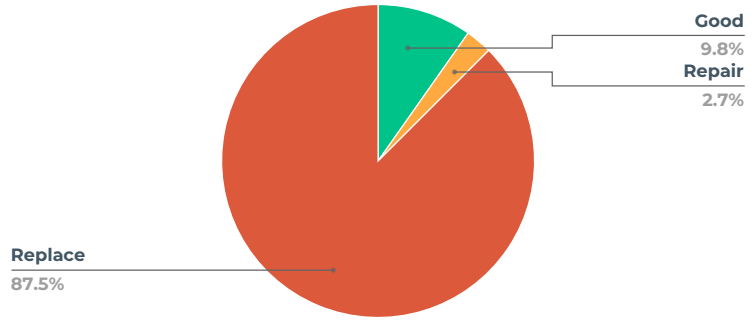

Unit Walk - Condition Ratings and Photos

Property Name: ████████████████████

BATHROOM AIR HANDLER

Rating	Count
Good	25
Repair	7
Replace	224

PHOTOS

Good Unit 3103

Good Unit 3003

Good Unit 3102